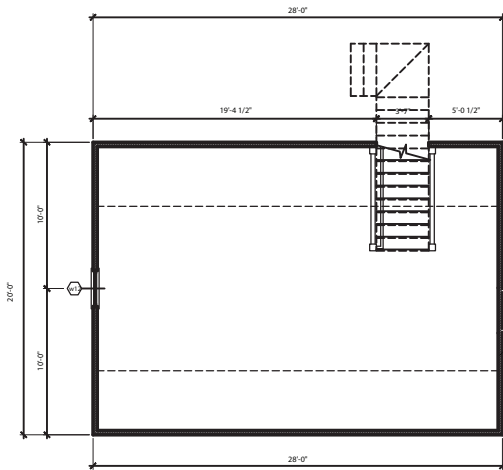

For More info
Please Call:

Josh F Finch
919-524-5422

CarolinaSettings.com