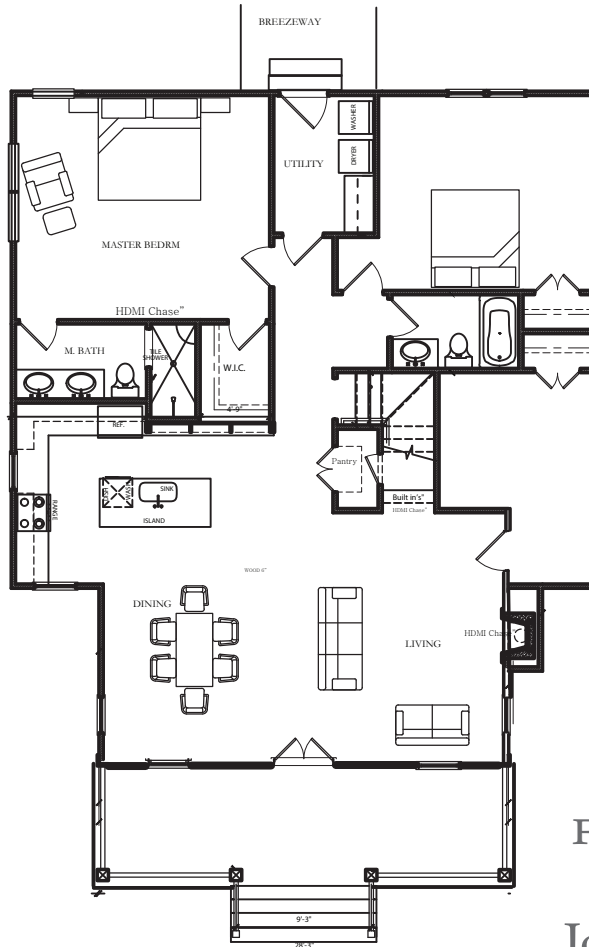

For More info
Please Call:

Josh F Finch
919-524-5422

CarolinaSettings.com